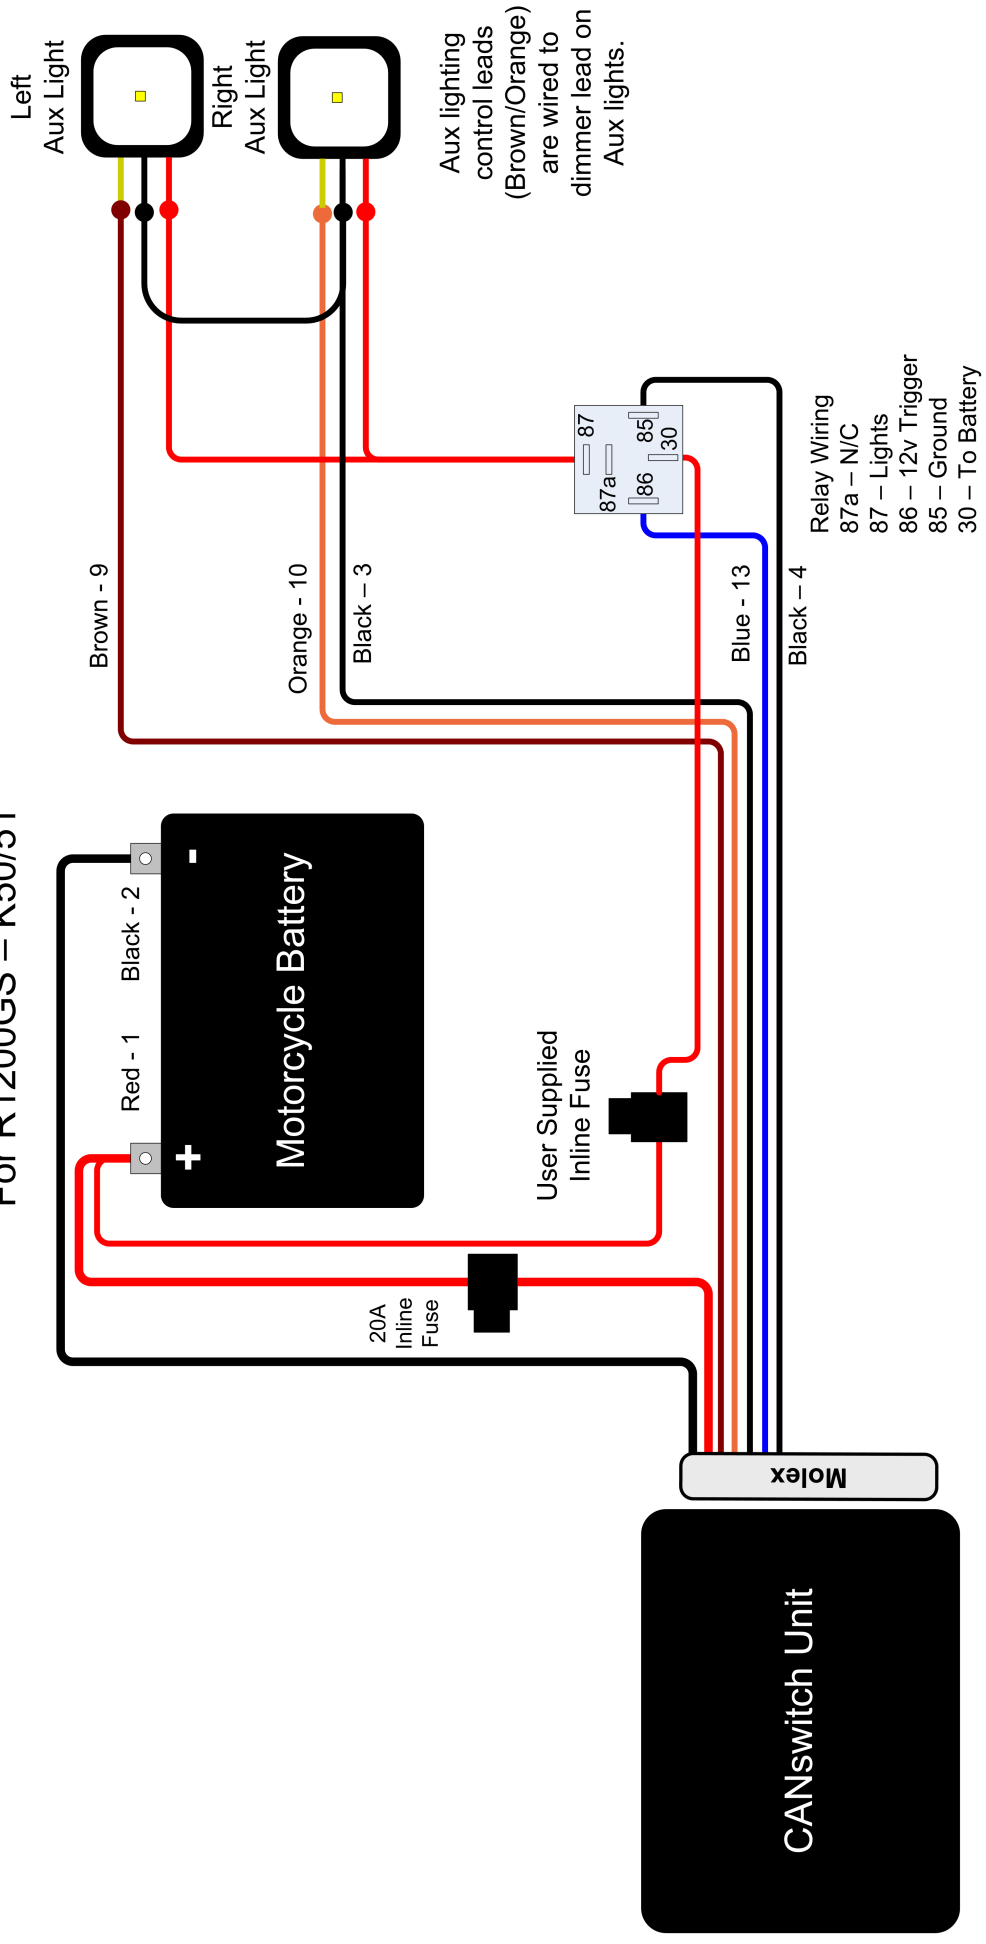

# CANSWITCH SERIES 4 FOR DIMMABLE AUX LIGHTS

For R1200GS – K50/51

Note: Other connections removed for clarity. Please see basic diagram for other functionality connections.